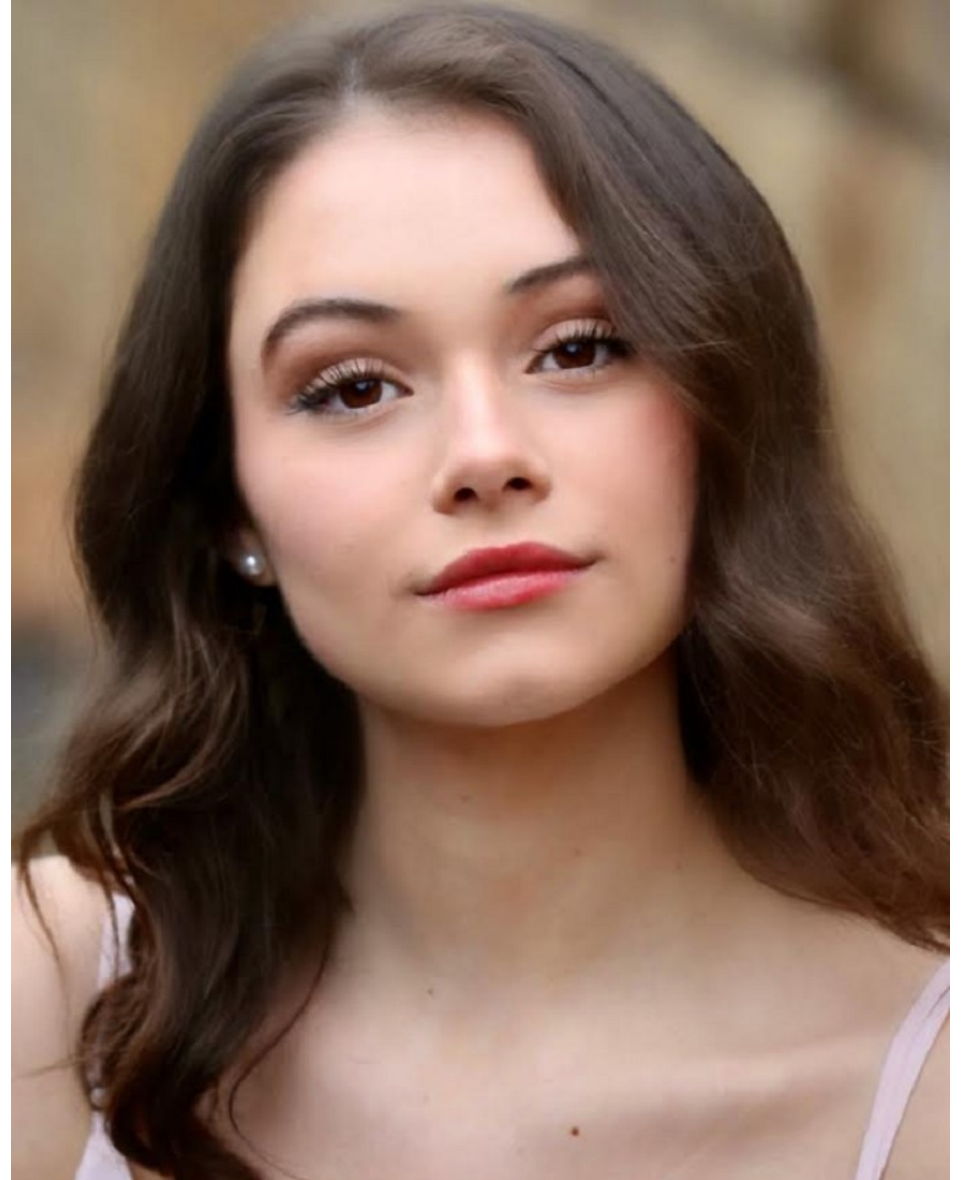

CHARLOTTE FOUNTAIN-JARDIM

Height 5'5"   Waist 25"   Hips 30"   Dress 0 US   Shoe 6.5 US   Hair Brown   Eyes Brown

CHARLOTTE FOUNTAIN-JARDIM

Height 5'5"   Waist 25"   Hips 30"   Dress 0 US   Shoe 6.5 US   Hair Brown   Eyes Brown