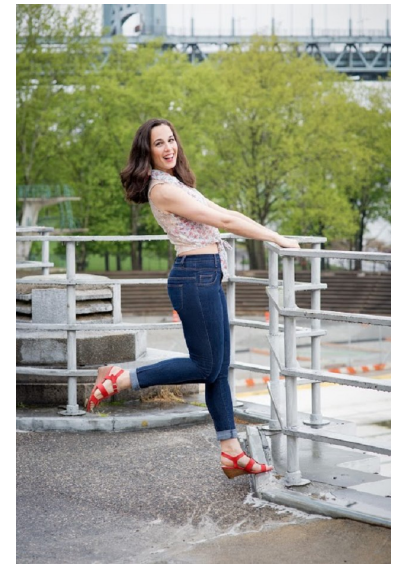

ANNEMARIE ROSANO

Height 5'6.5" Bust 34" A Waist 29" Hips 39" Dress 6 US Shoe 7.5 US Hair Brown

PMG Models
143 W 29th st. Ste 1102 New York, NY 10001
jillian@prestigenyc.com