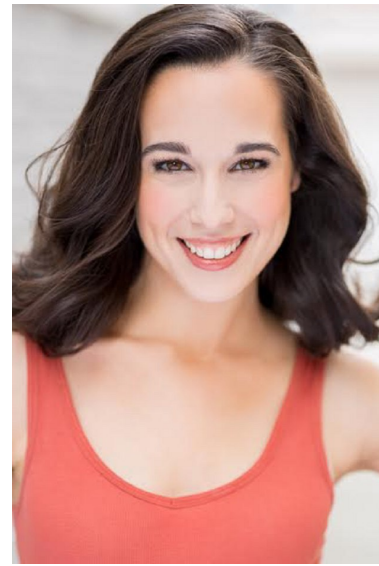

ANNEMARIE ROSANO

Height 5'6.5" Bust 34" A Waist 29" Hips 39" Dress 6 US Shoe 7.5 US Hair Brown

PMG Models
143 W 29th st. Ste 1102 New York, NY 10001
jillian@prestigenyc.com