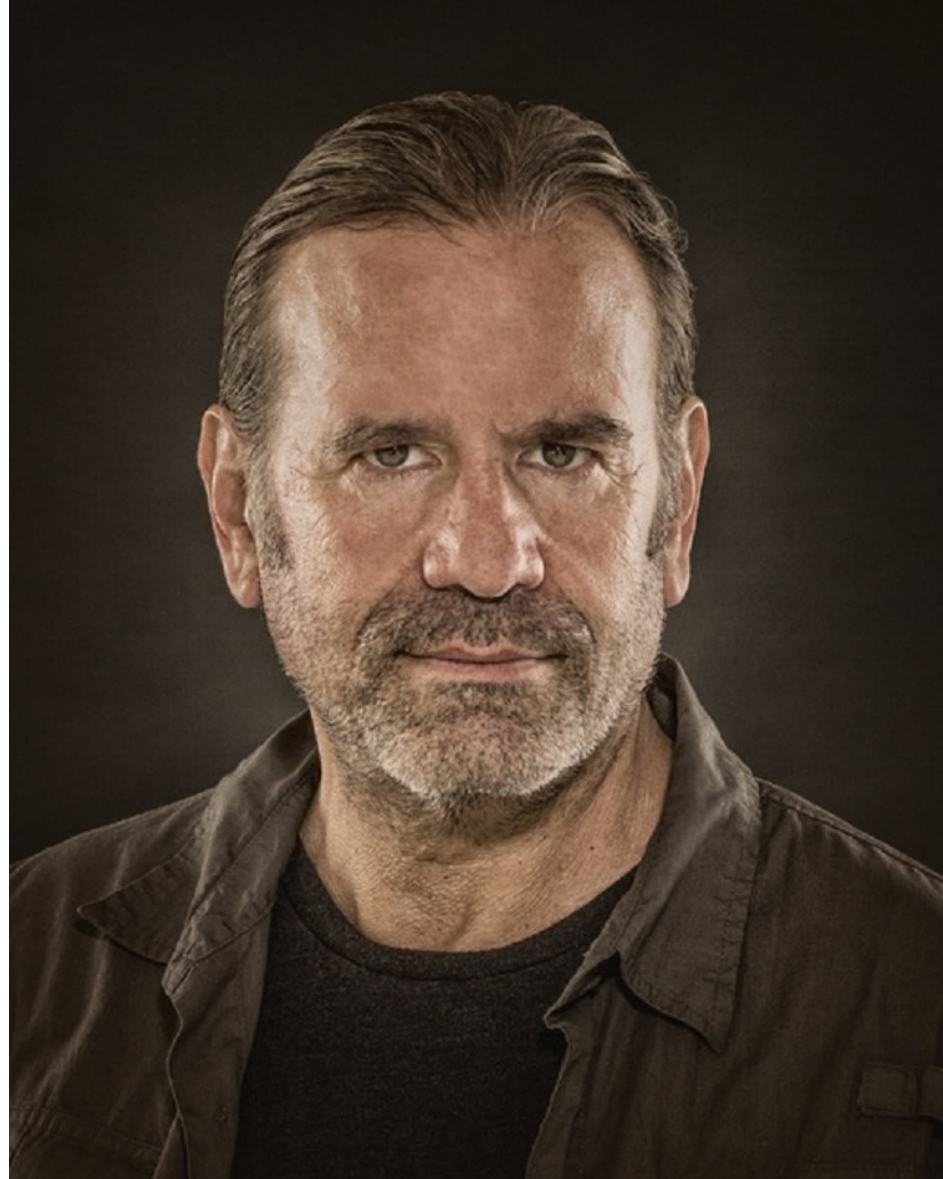

THOMAS BELGREY

Height 6'2" Waist 36" Inseam 32" Collar 17" Suit 44" Suit Length L Shoe 12 US

THOMAS BELGREY

Height 6'2"   Waist 36"   Inseam 32"   Collar 17"   Suit 44"   Suit Length L   Shoe 12 US